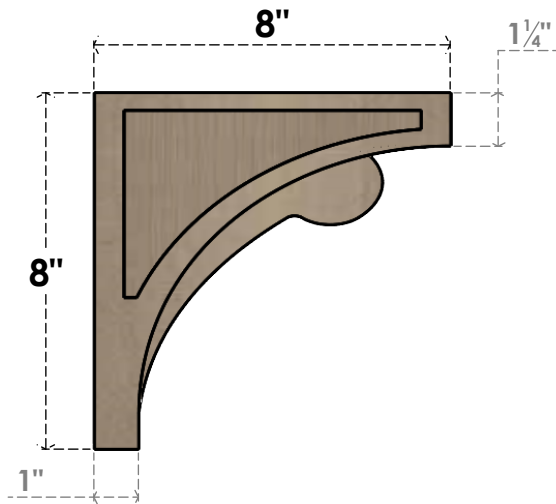

ITEM NUMBER: CORU08X08X08VIORCPR

8"W X 8"D X 8"H SERIES 1 WIDE VIOLA ROUGH CEDAR TIMBERTHANE FAUX WOOD CORBEL, PRIMED

SIDE PROFILE

FRONT PROFILE

ISOMETRIC

EKENA MILLWORK
2300 WEST MAIN ST.
CLARKSVILLE, TX 75426
TOLL FREE: 866-607-0453
WWW.EKENAMILLWORK.COM

NOTES

1. INSTALLATION TO BE COMPLETED IN ACCORDANCE WITH MANUFACTURER'S SPECIFICATIONS.
2. DRAWING MAY NOT BE TO SCALE
3. THIS DRAWING IS INTENDED FOR DESIGN AND PLANNING PURPOSES ONLY.
4. ALL INFORMATION CONTAINED HEREIN WAS CURRENT AT THE TIME OF DEVELOPMENT BUT MUST BE REVIEWED AND APPROVED BY THE PRODUCT MANUFACTURER TO BE CONSIDERED ACCURATE.
5. TIMBERTHANE ARCHITECTURAL PRODUCTS ARE MADE FROM HIGH DENSITY URETHANE AND COME FACTORY PRIMED