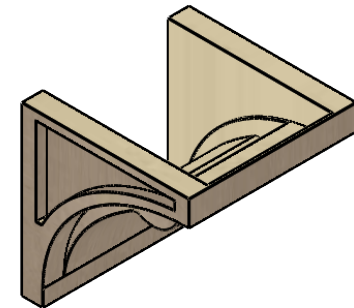

ITEM NUMBER: CORU08X08X08VIORCPR

8"W X 8"D X 8"H SERIES 1 WIDE VIOLA ROUGH CEDAR TIMBERTHANE FAUX WOOD CORBEL, PRIMED

SIDE PROFILE

FRONT PROFILE

ISOMETRIC

EKENA MILLWORK
2300 WEST MAIN ST.
CLARKSVILLE, TX 75426
TOLL FREE: 866-607-0453
WWW.EKENAMILLWORK.COM

NOTES

1. INSTALLATION TO BE COMPLETED IN ACCORDANCE WITH MANUFACTURER'S SPECIFICATIONS.
2. DRAWING MAY NOT BE TO SCALE
3. THIS DRAWING IS INTENDED FOR DESIGN AND PLANNING PURPOSES ONLY.
4. ALL INFORMATION CONTAINED HEREIN WAS CURRENT AT THE TIME OF DEVELOPMENT BUT MUST BE REVIEWED AND APPROVED BY THE PRODUCT MANUFACTURER TO BE CONSIDERED ACCURATE.
5. TIMBERTHANE ARCHITECTURAL PRODUCTS ARE MADE FROM HIGH DENSITY URETHANE AND COME FACTORY PRIMED