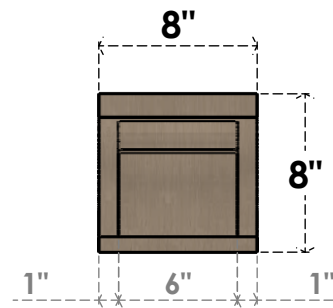

ITEM NUMBER: CORU08X08X08VIORCPR

8"W X 8"D X 8"H SERIES 1 WIDE VIOLA ROUGH CEDAR TIMBERTHANE FAUX WOOD CORBEL, PRIMED

SIDE PROFILE

FRONT PROFILE

ISOMETRIC

EKENA MILLWORK
2300 WEST MAIN ST.
CLARKSVILLE, TX 75426
TOLL FREE: 866-607-0453
WWW.EKENAMILLWORK.COM